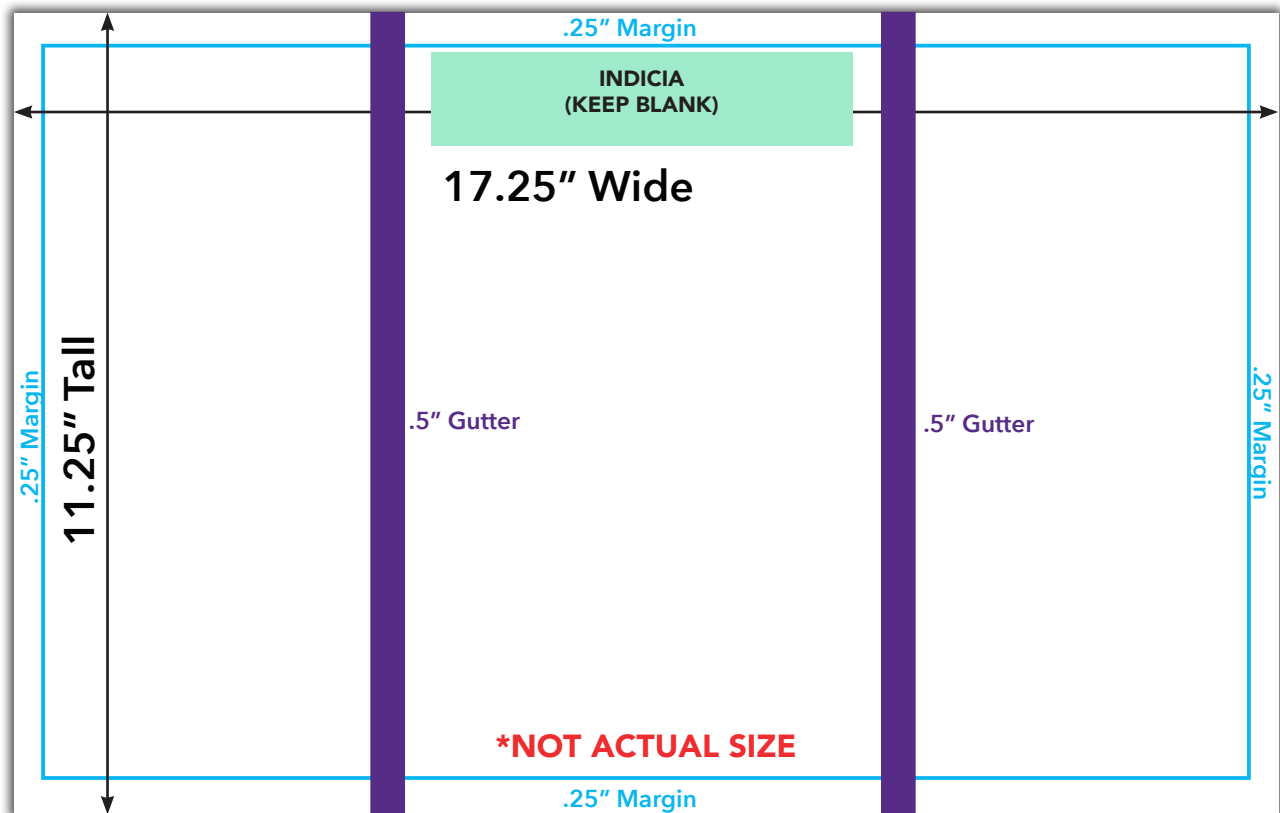

EDDM 17" x 11" Tri-Fold Menu

Specifications and Guidelines

- Final size should be 11.25" x 17.25" with a full bleed.
- No text or important graphics within .25" from any edge (margin).
- Include a .5" gutter at each fold. No text should be within this area.
- Do NOT include any crop marks, etc.
- Colors need to be CMYK.
- All graphics should be 300 dpi.
- On the back, leave room at the top of the 2nd column for postage indicia.
- To the left of the indicia add "Local Postal Customer" if the postcard is being mailed to both businesses and residences, or "Residential Customer" if the postcard is being mailed to only residences.