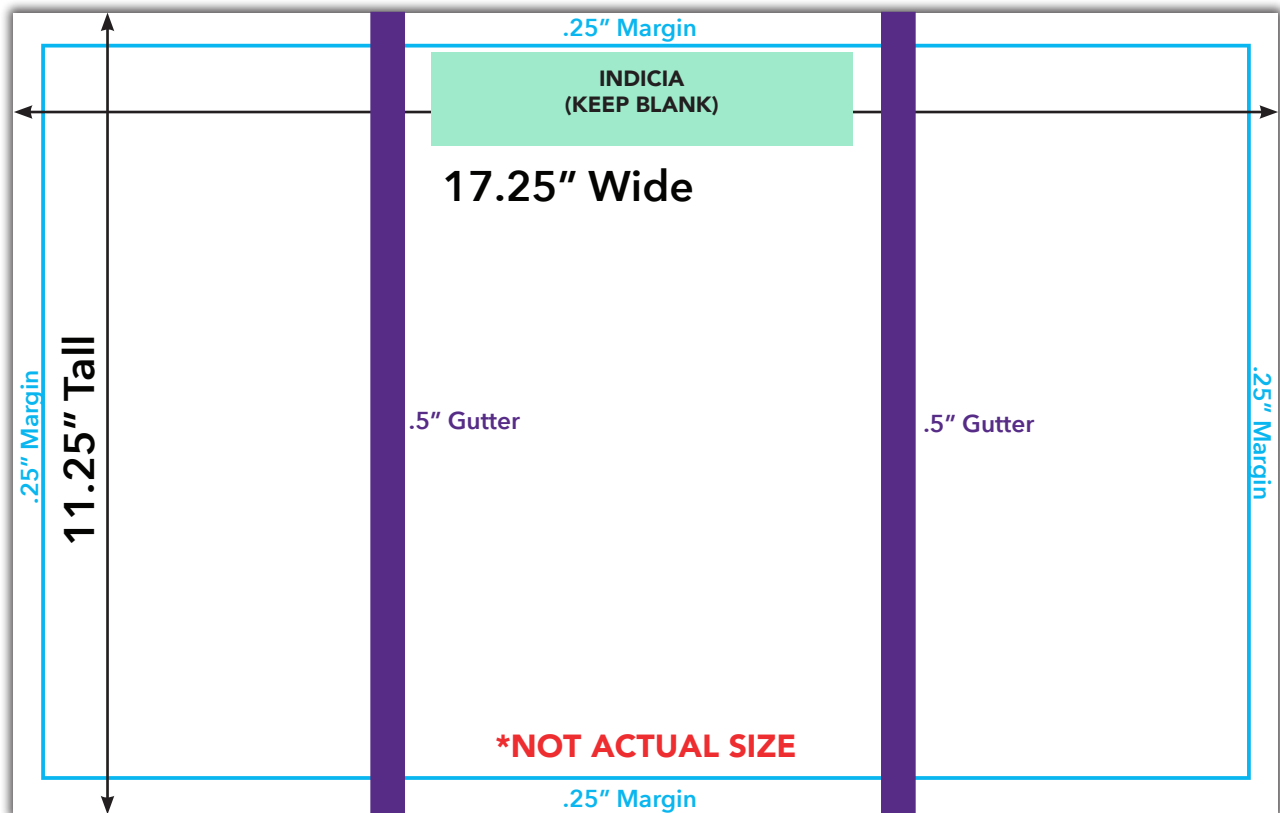

EDDM 17" x 11" Tri-Fold Menu

Specifications and Guidelines

- Final size should be 11.25" x 17.25" with a full bleed.
- No text or important graphics within .25" from any edge (margin).
- Include a .5" gutter at each fold. No text should be within this area.
- Do NOT include any crop marks, etc.
- Colors need to be CMYK.
- All graphics should be 300 dpi.
- On the back, leave room at the top of the 2nd column for postage indicia.
- To the left of the indicia add "Local Postal Customer" if the postcard is being mailed to both businesses and residences, or "Residential Customer" if the postcard is being mailed to only residences.